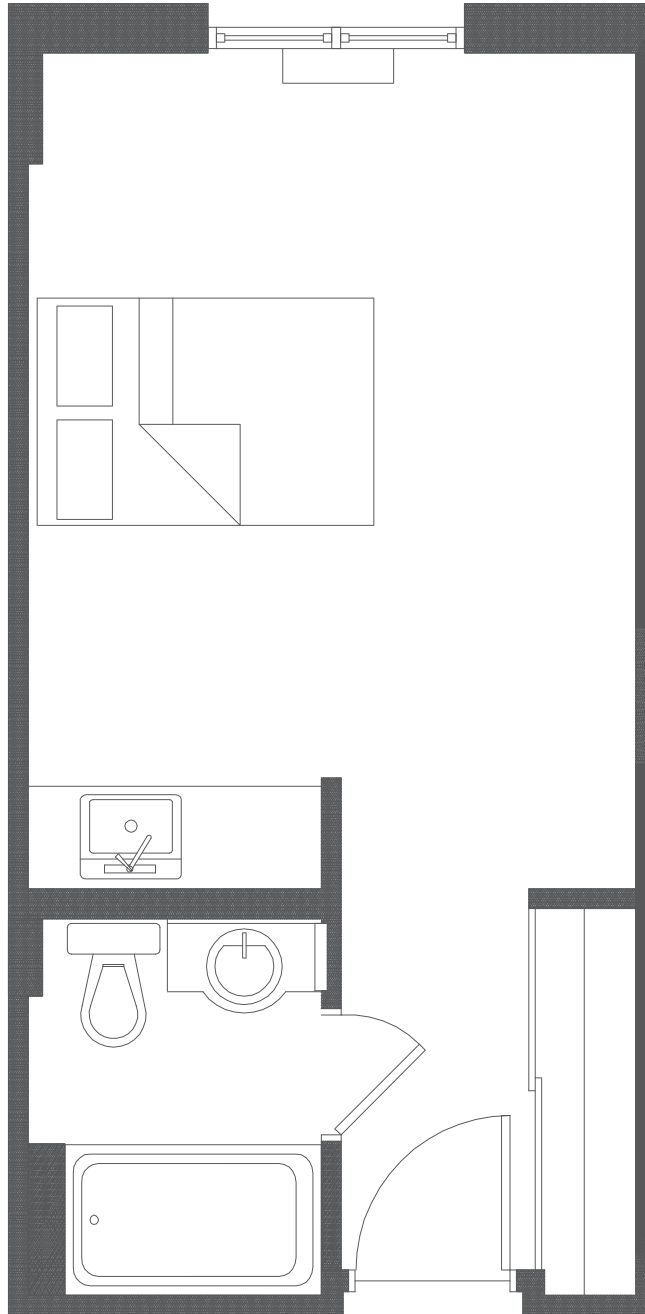

Madison

Studio | 310 sq.ft. | Suite C

E. & O.E. Plans and specifications are approximate and are subject to change without notice.