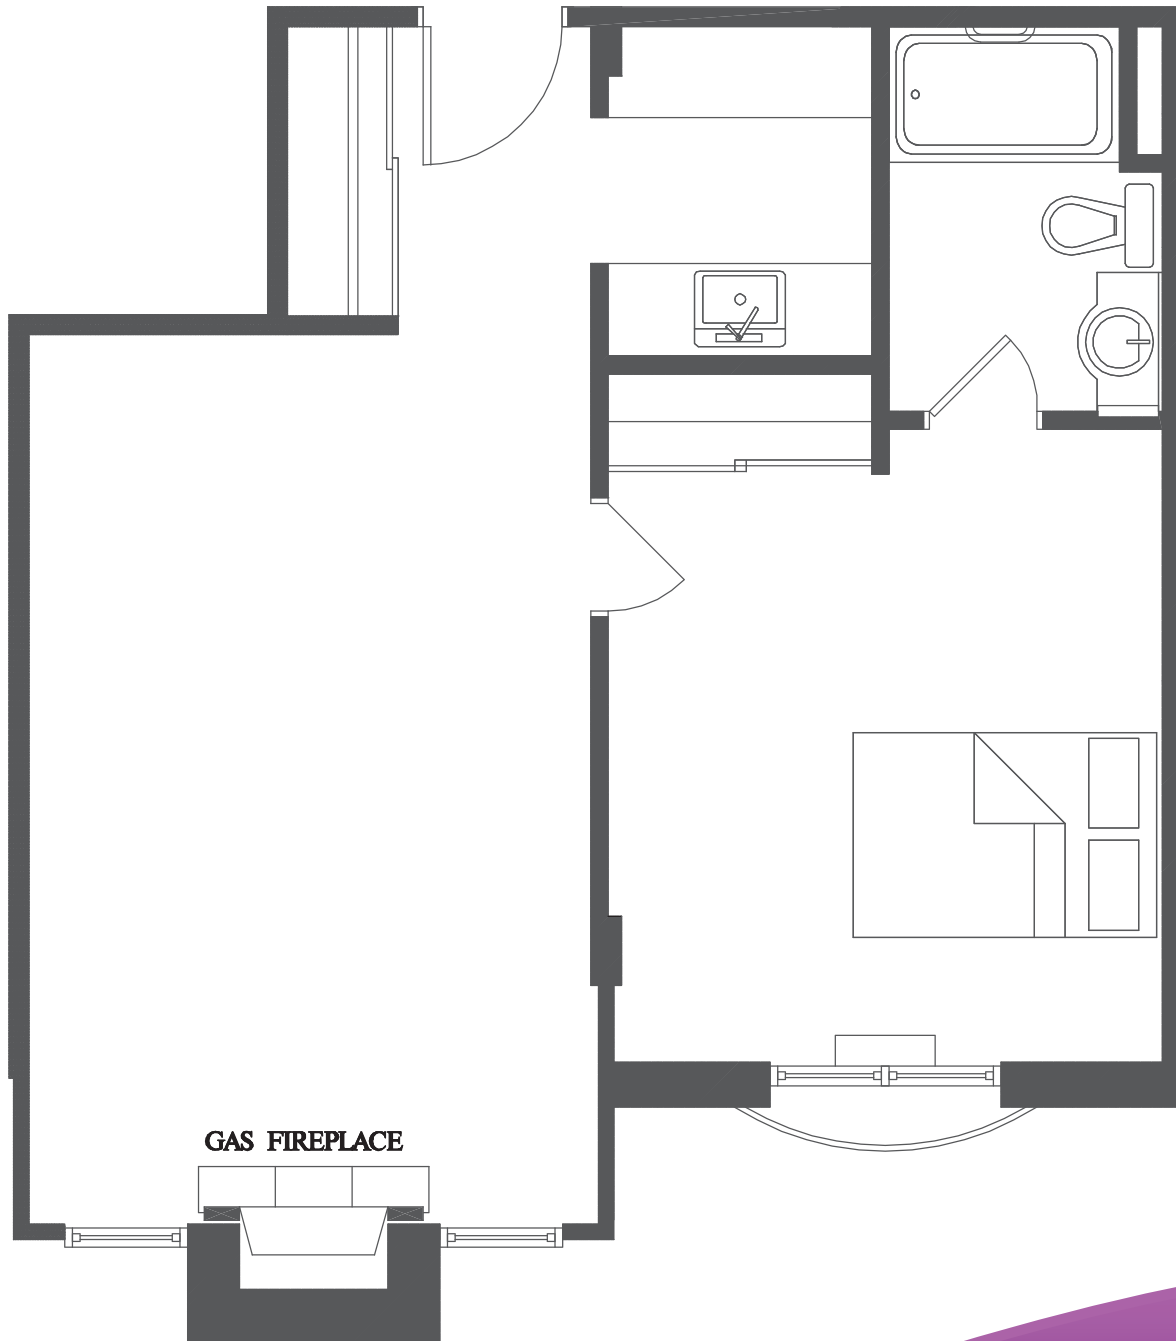

Stafford

1 Bedroom | 608 sq.ft. | Suite L

E. & O.E. Plans and specifications are approximate and are subject to change without notice.