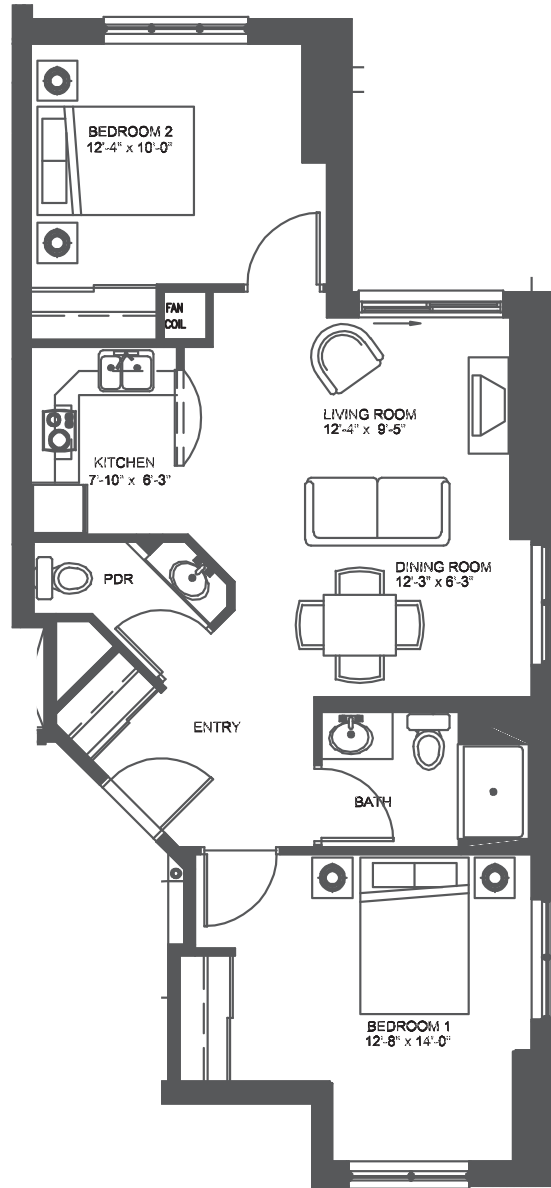

## Unit 2B

2 Bedrooms | 845 sq.ft. | Units 201, 301, 401, 501, 601

E. & O.E. Plans and specifications are approximate and are subject to change without notice.