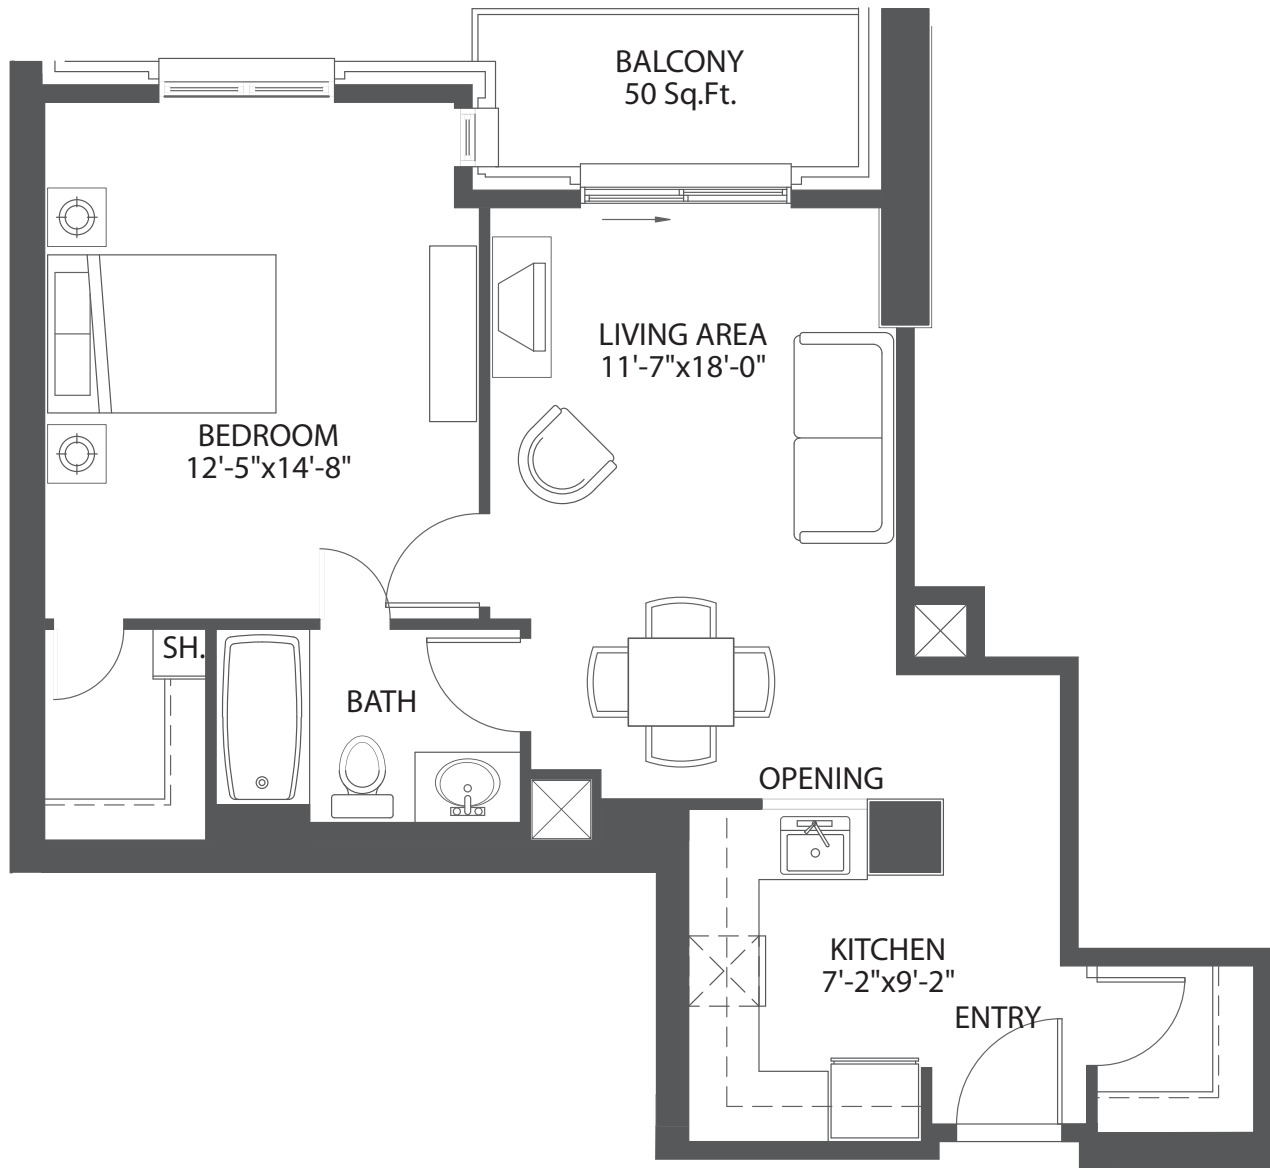

Unit 1C

1 Bedroom | 675 sq.ft.

TYPICAL FLOOR

E. & O.E. Plans and specifications are approximate and are subject to change without notice.