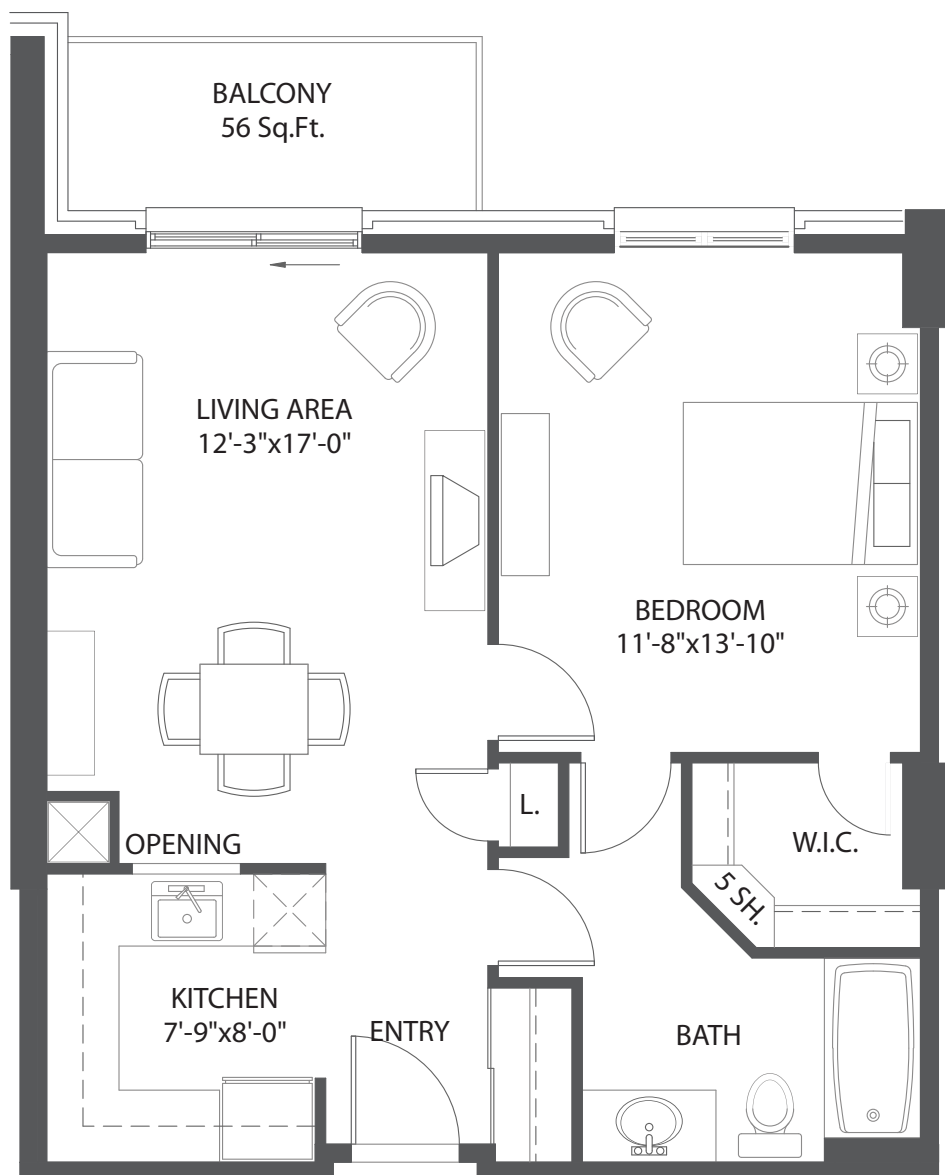

Unit 1E

1 Bedroom | 670 sq.ft.

TYPICAL FLOOR

E. & O.E. Plans and specifications are approximate and are subject to change without notice.