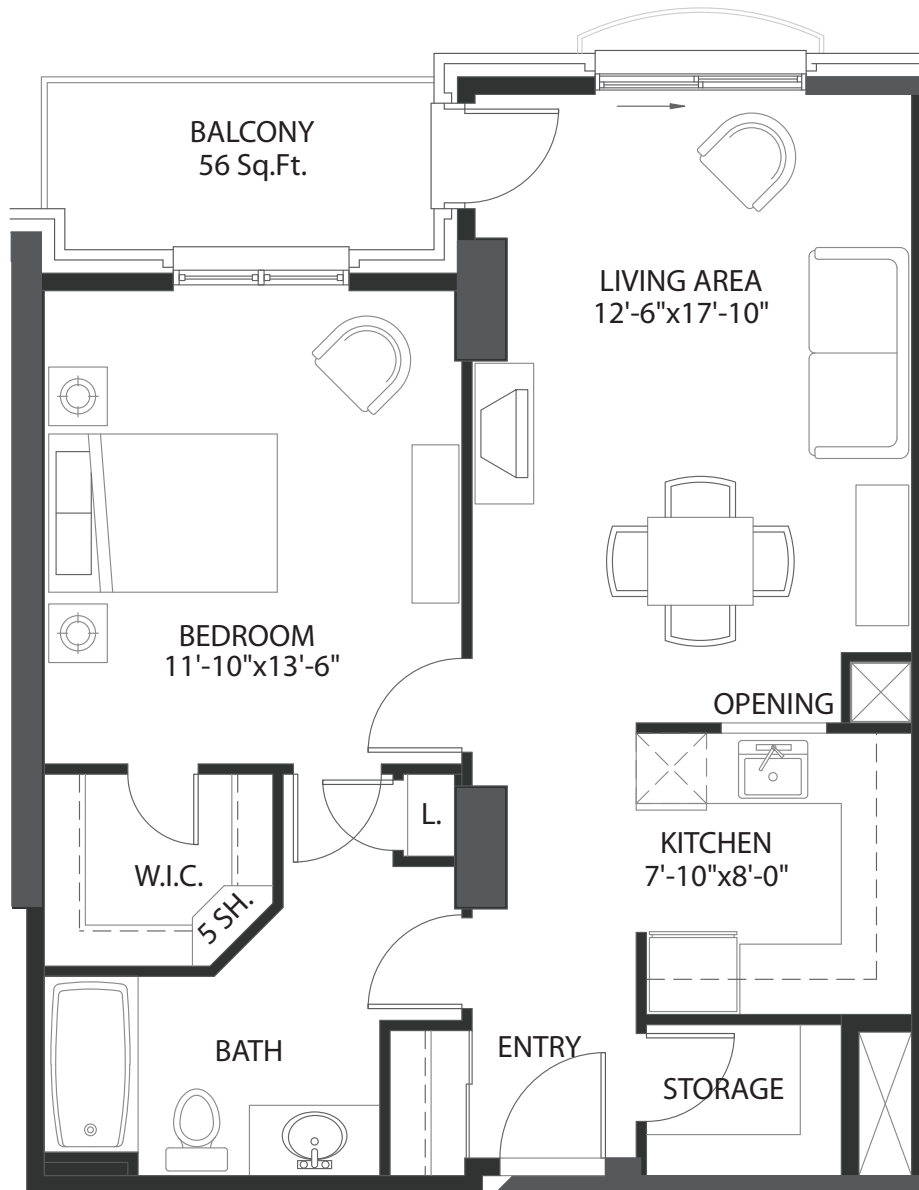

Unit 1F

1 Bedroom | 742 sq.ft.

TYPICAL FLOOR

E. & O.E. Plans and specifications are approximate and are subject to change without notice.