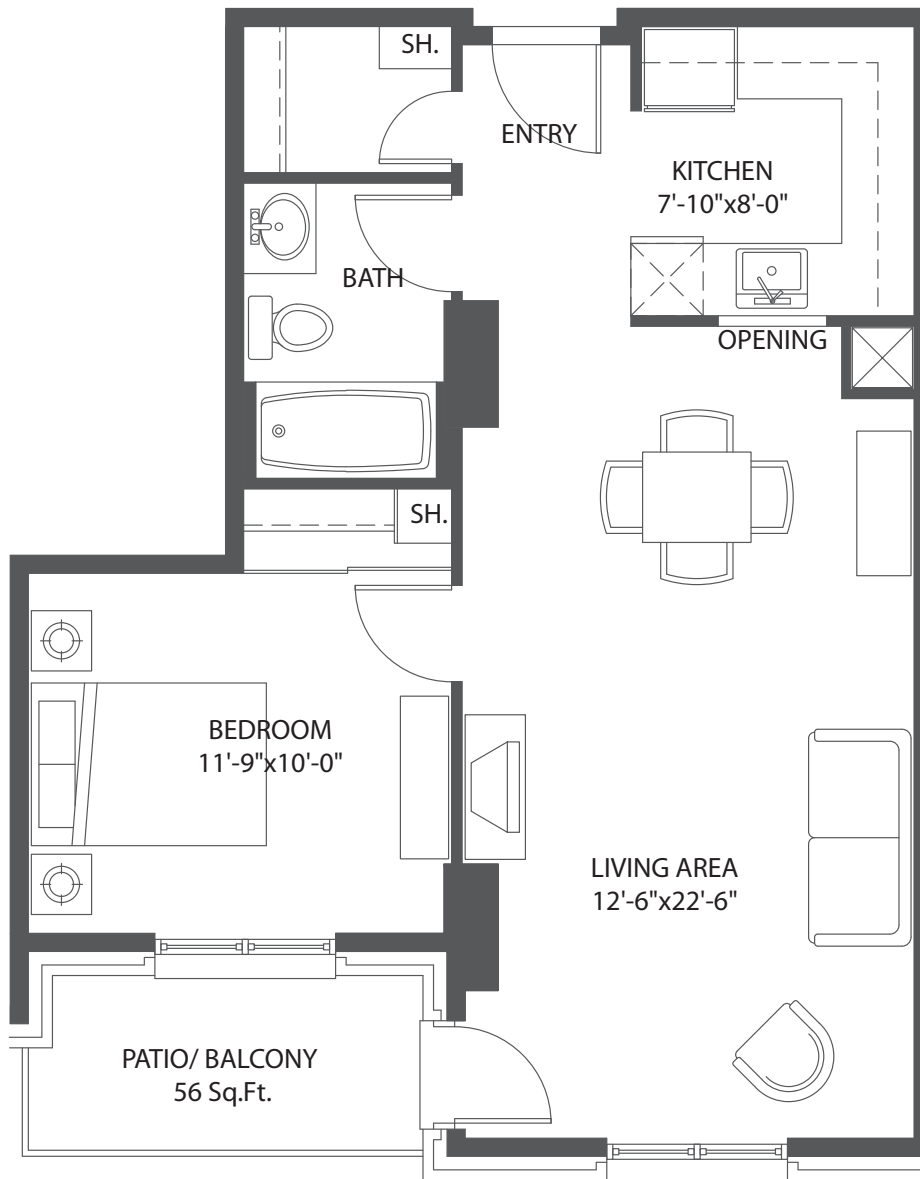

Unit 1G

1 Bedroom | 654 sq.ft.

E. & O.E. Plans and specifications are approximate and are subject to change without notice.