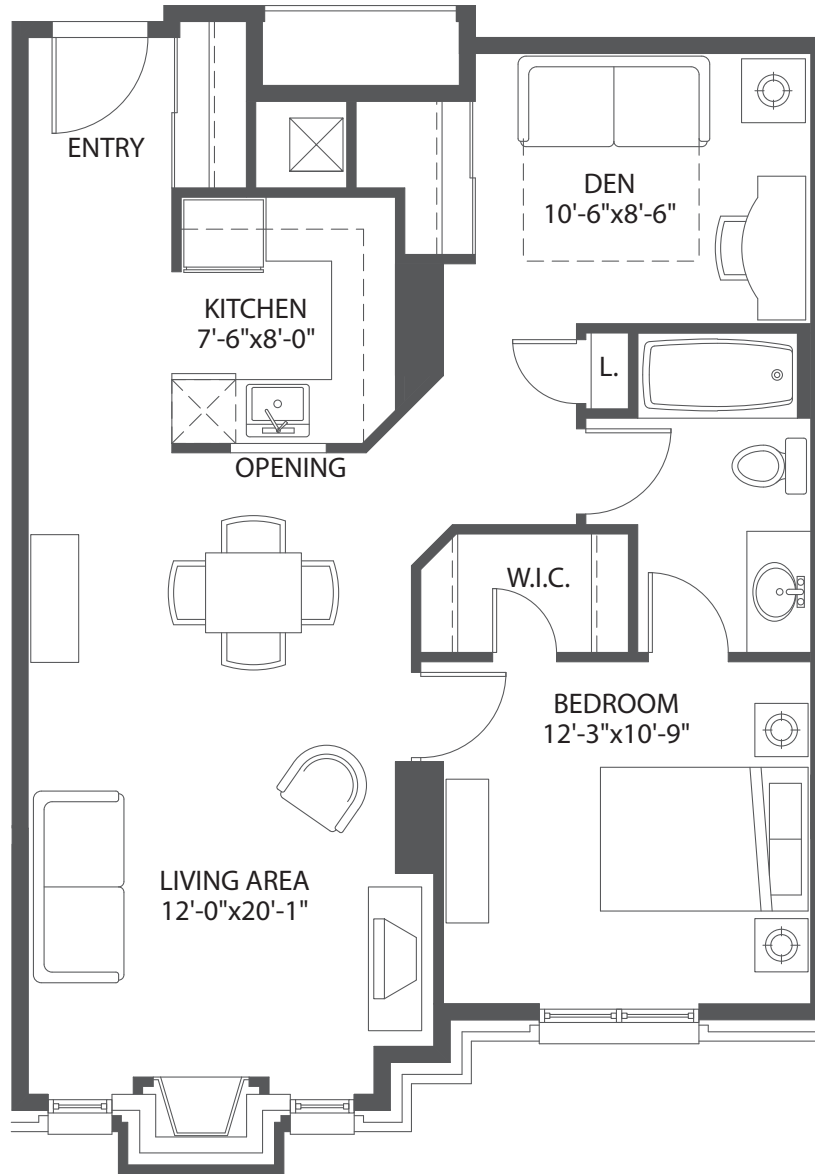

## Unit 1J

1 Bedroom | 832 sq.ft.

E. & O.E. Plans and specifications are approximate and are subject to change without notice.