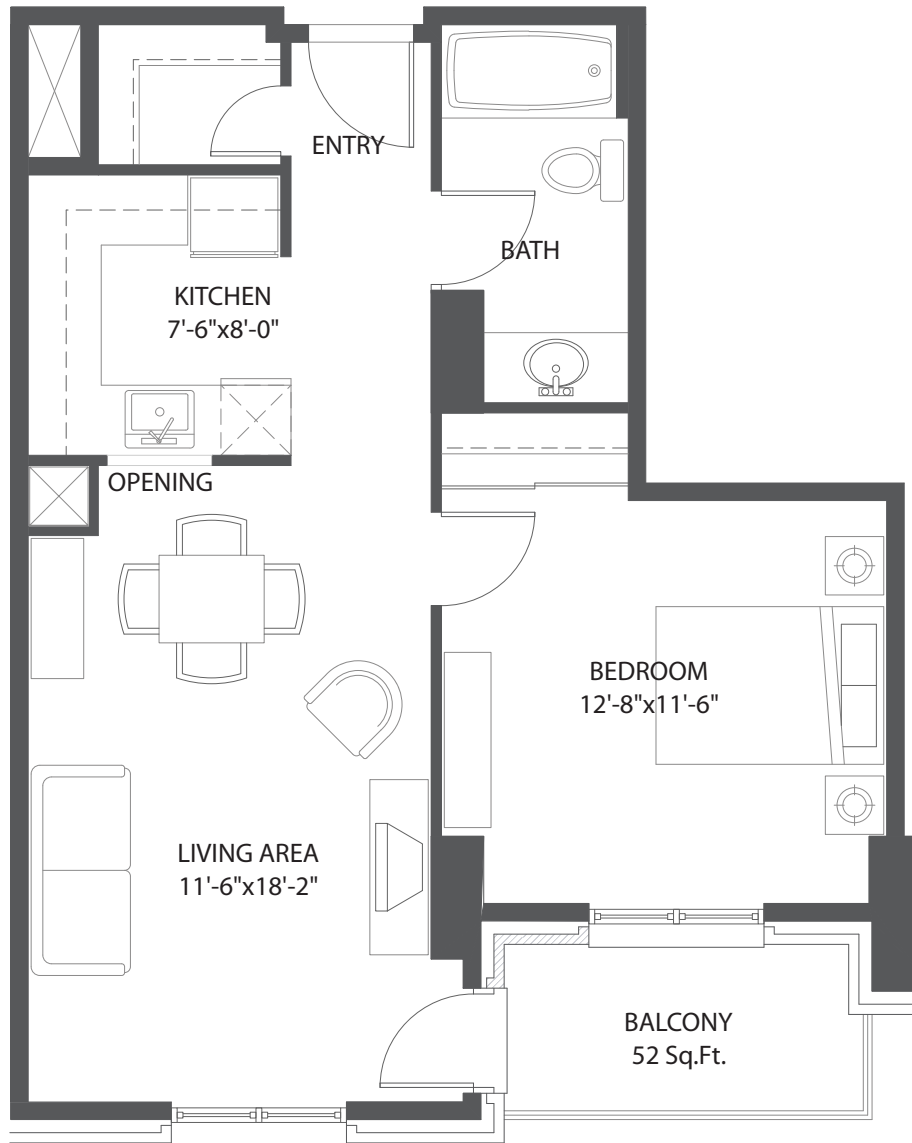

# Unit 1L

1 Bedroom | 632 sq.ft.

E. & O.E. Plans and specifications are approximate and are subject to change without notice.