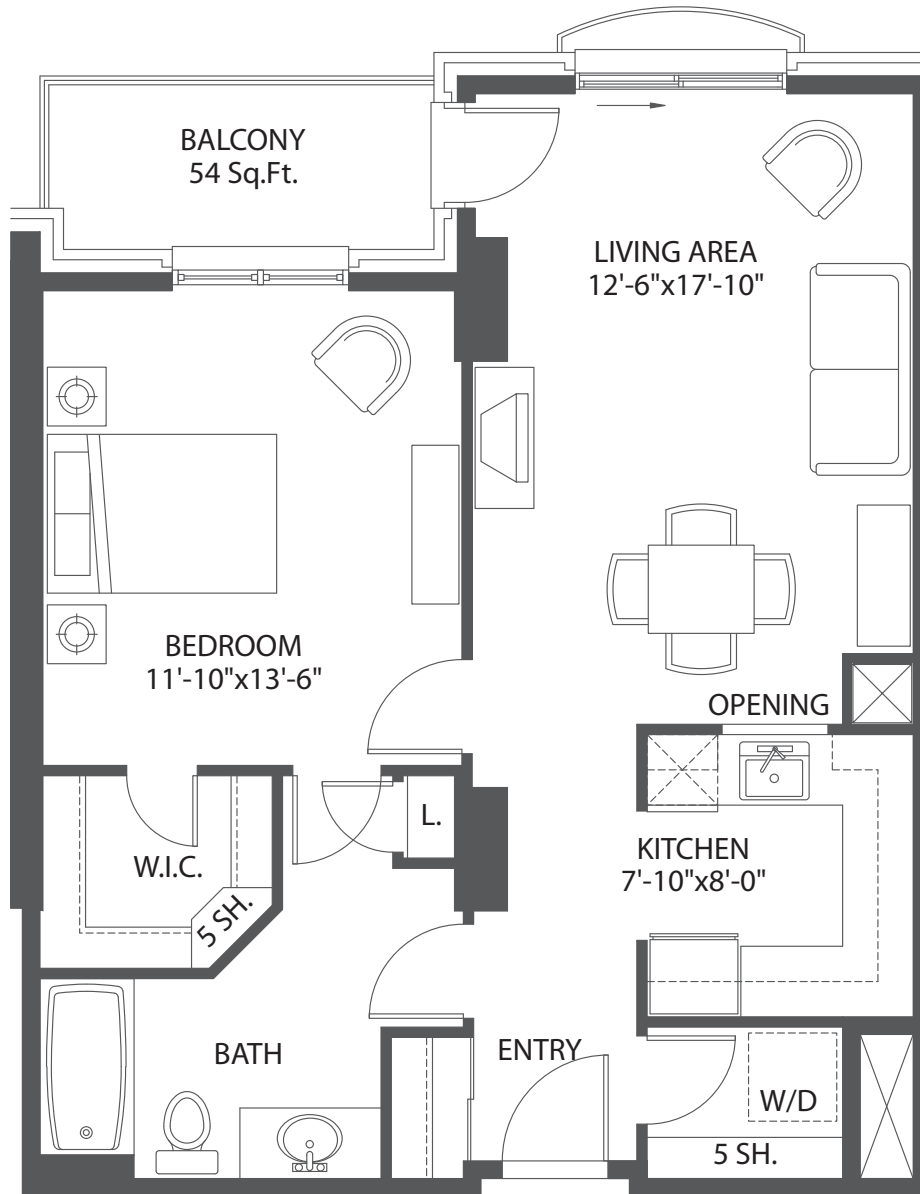

## Unit 1Q

1 Bedroom | 742 sq.ft.

SIXTH FLOOR

E. & O.E. Plans and specifications are approximate and are subject to change without notice.