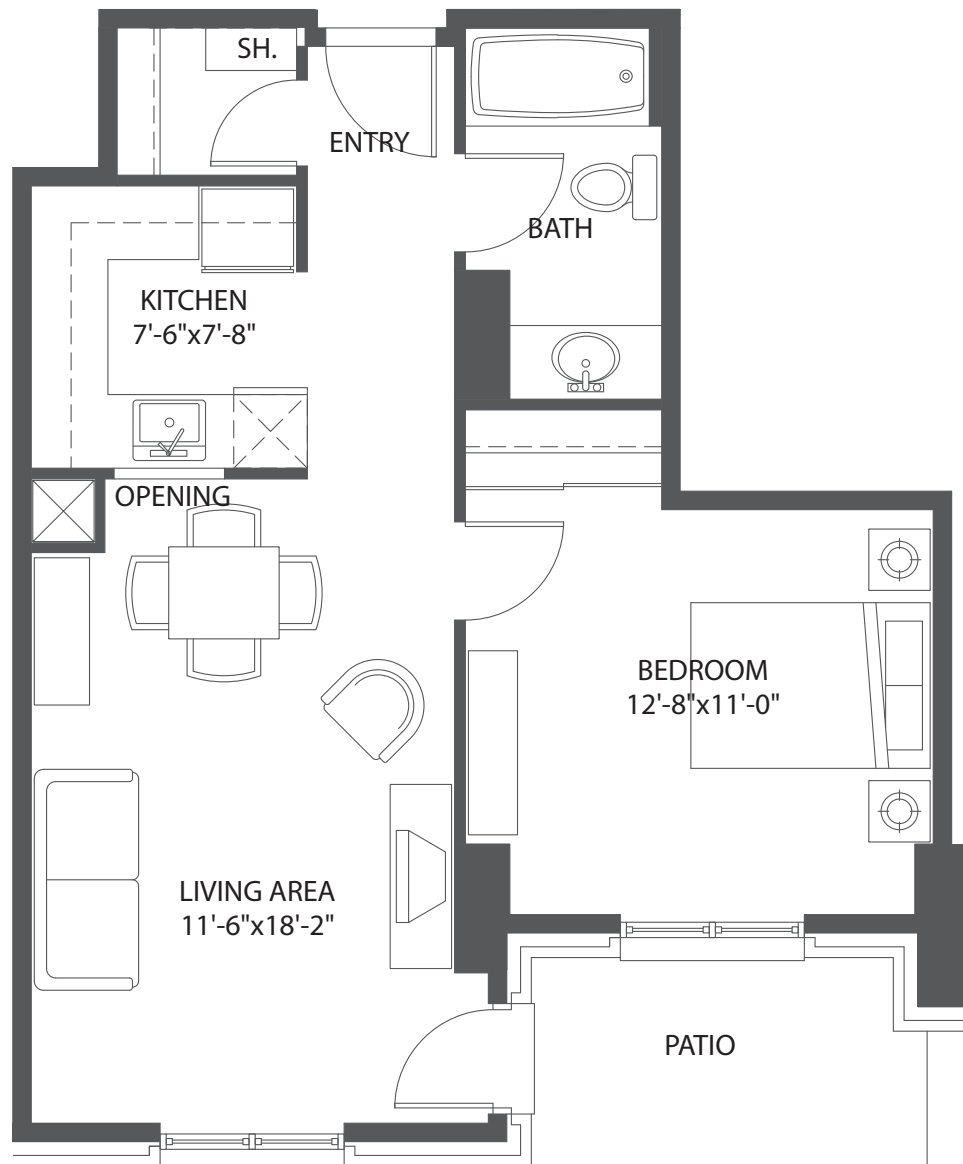

# Unit 1T

1 Bedroom | 611 sq.ft.

E. & O.E. Plans and specifications are approximate and are subject to change without notice.