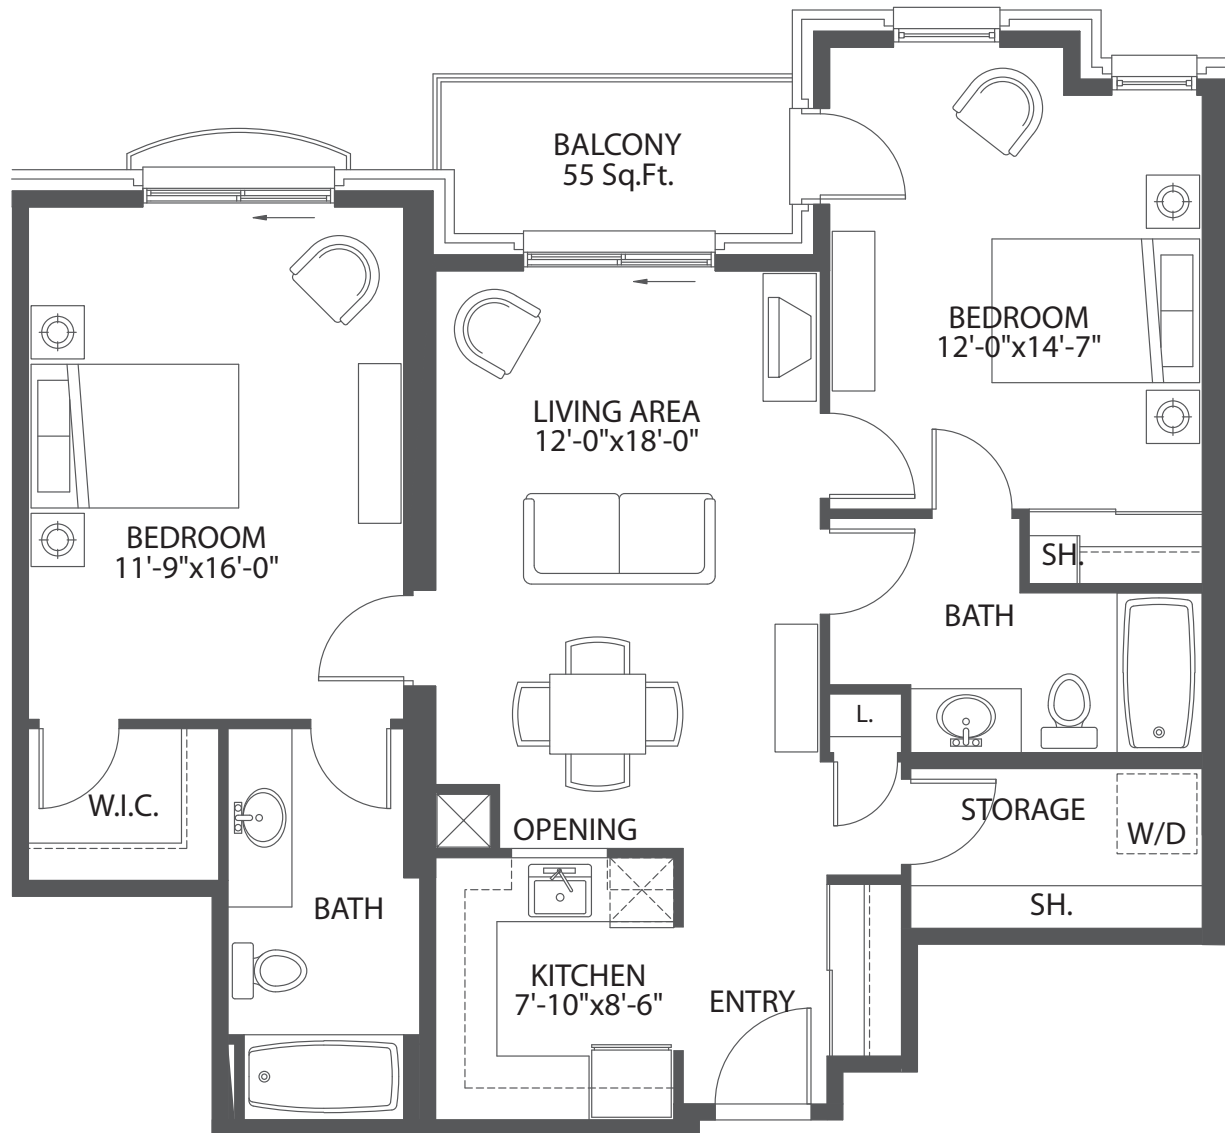

Unit 2C

2 Bedrooms | 1062 sq.ft.

SIXTH FLOOR

E. & O.E. Plans and specifications are approximate and are subject to change without notice.