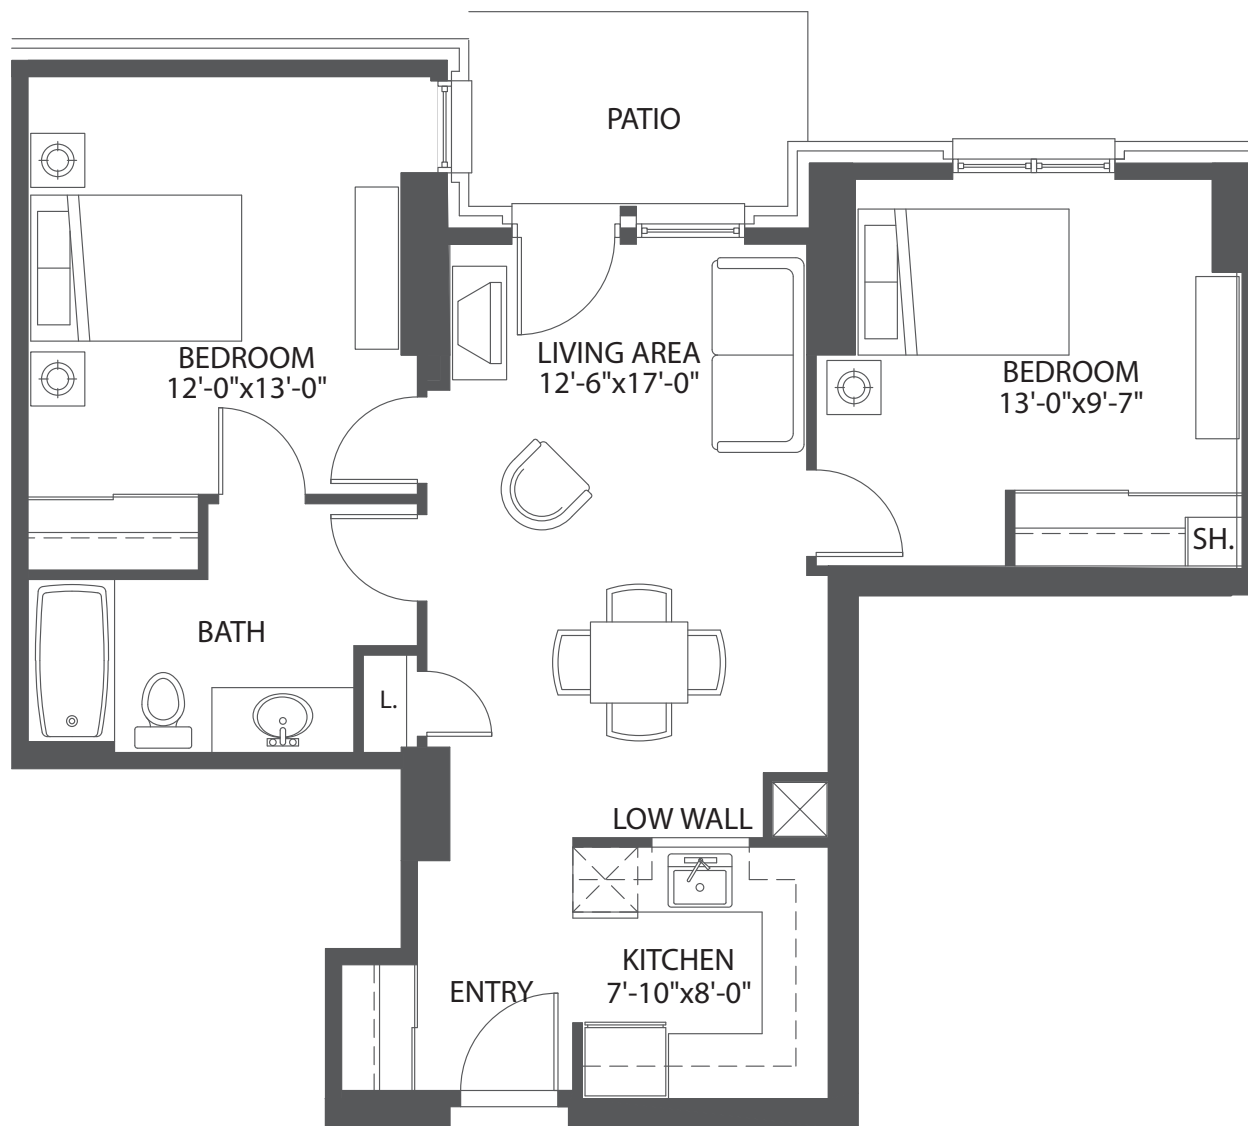

Unit 2D

2 Bedrooms | 840 sq.ft.

E. & O.E. Plans and specifications are approximate and are subject to change without notice.