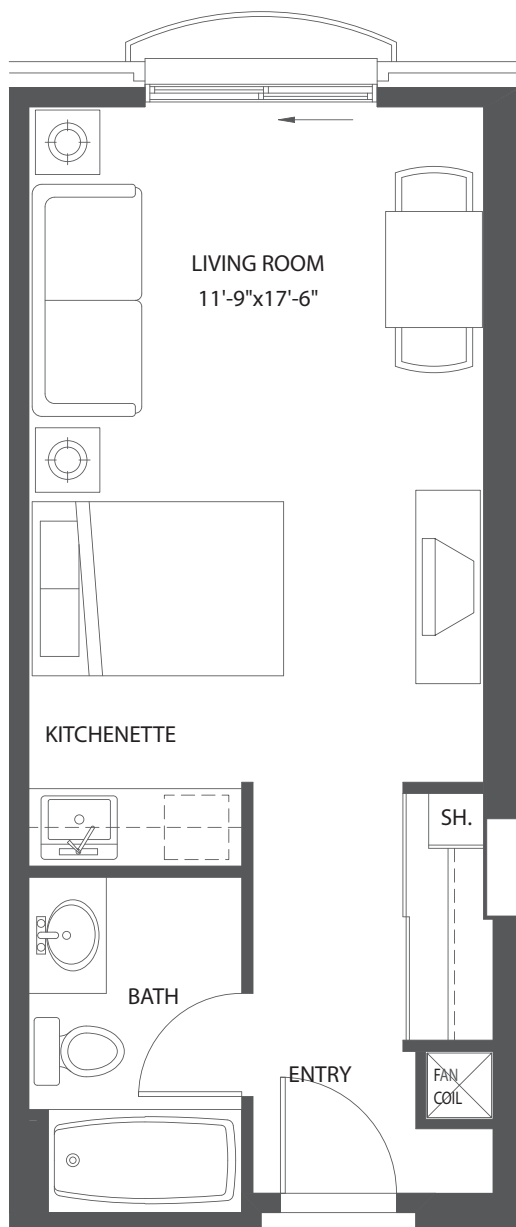

## Unit SA

Studio | 378 sq.ft.

TYPICAL FLOOR

E. & O.E. Plans and specifications are approximate and are subject to change without notice.