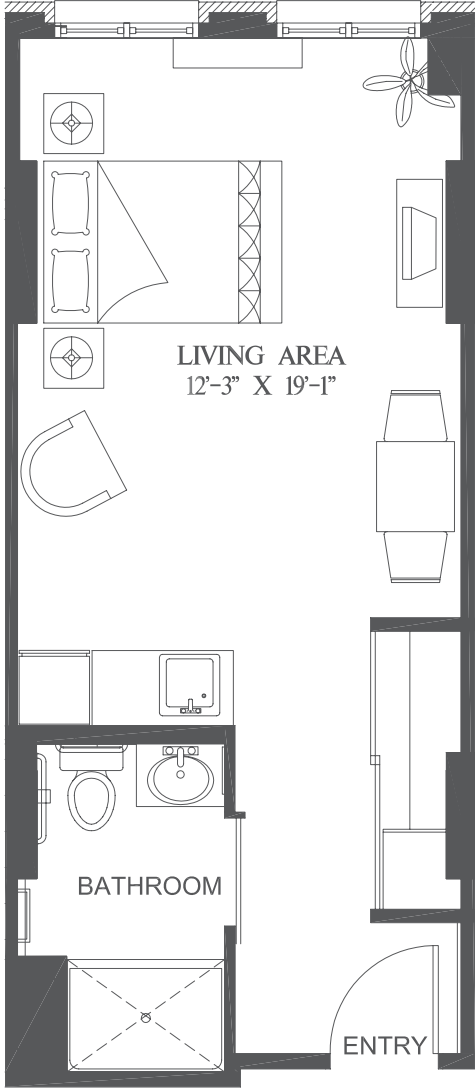

Meadowlark

Studio | 375 sq.ft. | Units 203, 205, 206, 212, 217, 219, 221, 222, 303, 305, 306, 307, 317, 318, 319, 321, 403, 405, 406, 407, 417, 418, 419, 421, 503, 505, 506, 507, 517, 518, 519, 521, 603, 605, 607, 617, 618, 619, 621

2ND, 3RD, 4TH, 5TH & 6TH FLOOR

E. & O.E. Plans and specifications are approximate and are subject to change without notice.