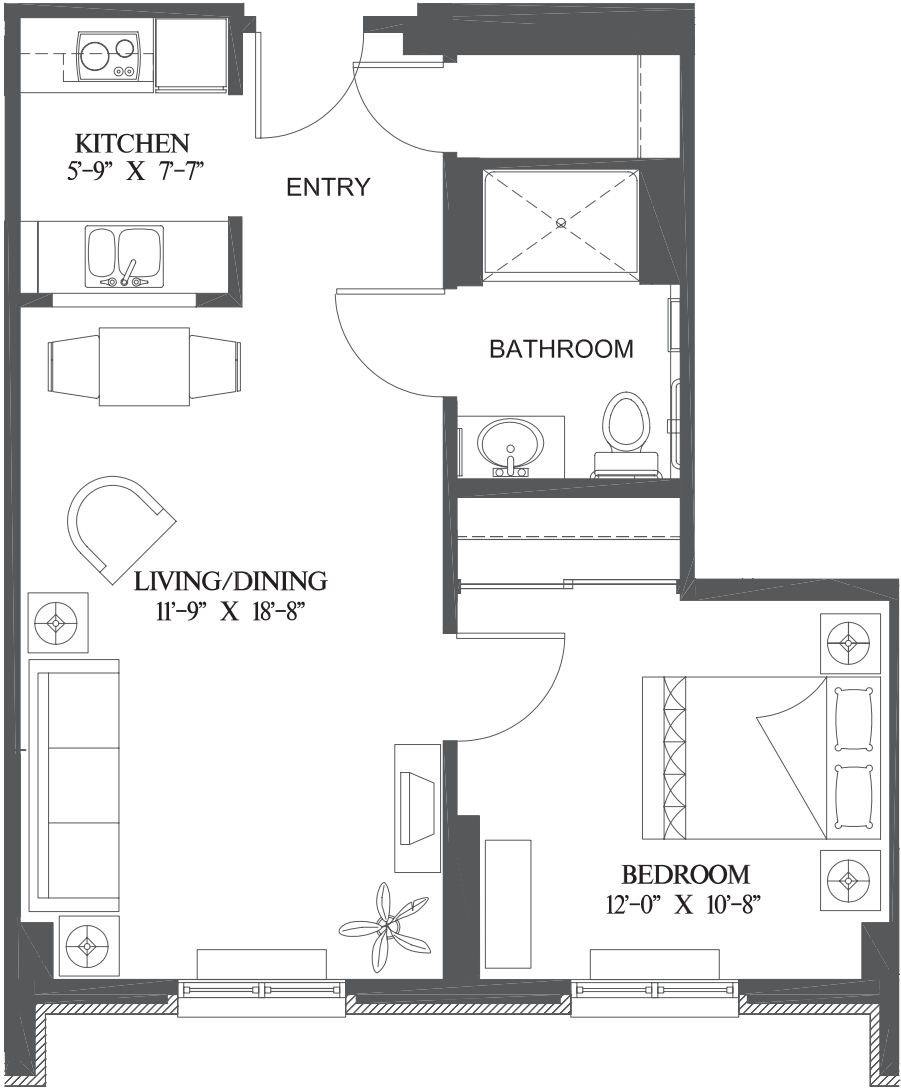

Waxwing

1 Bedroom | 590 sq.ft. | Units 308, 408, 508*

3RD, 4TH & 5TH FLOOR

* Cooktop on 5th floor only

E. & O.E. Plans and specifications are approximate and are subject to change without notice.