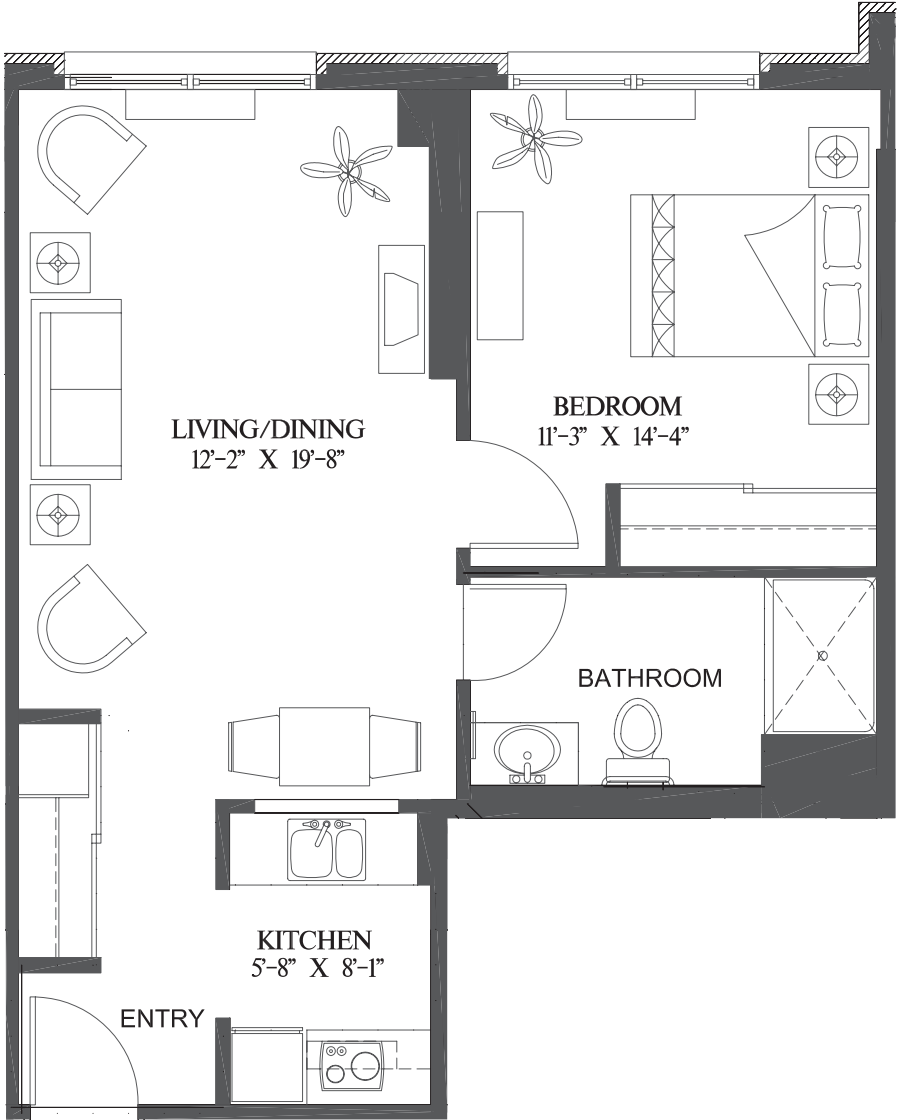

Woodpecker

1 Bedroom | 610 sq.ft. | Units 311, 411, 511*

3RD, 4TH & 5TH FLOOR

* Cooktop on 5th floor only

E. & O.E. Plans and specifications are approximate and are subject to change without notice.