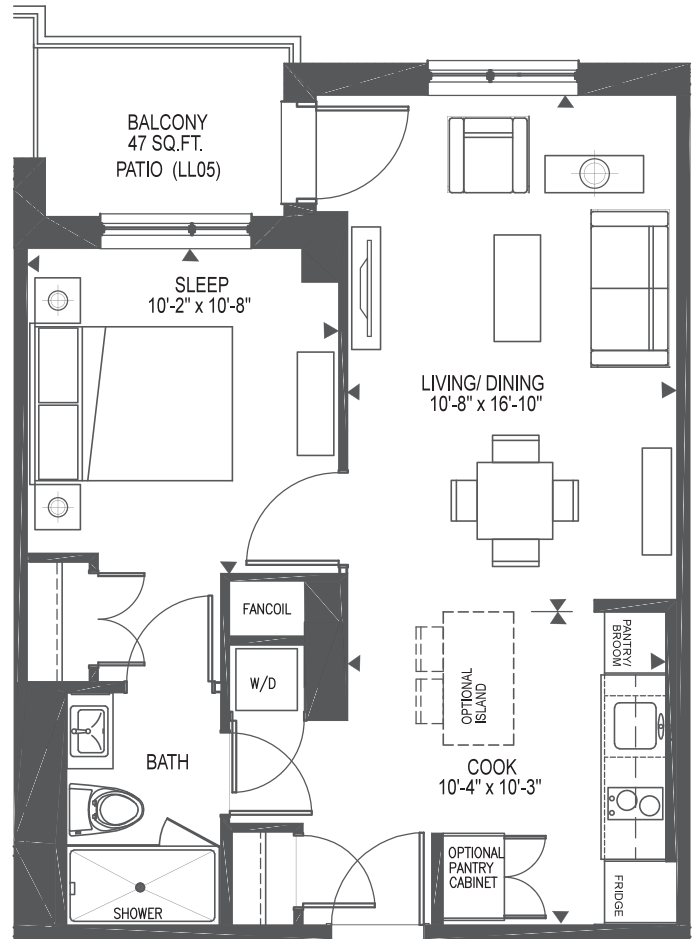

Unit C3

1 Bedroom | 570 sq.ft.* | Units LL05, 103, 213, 313, 413, 513, 613, 713, 813

*Does not include balcony.

E. & O.E. Plans and specifications are approximate and are subject to change without notice.